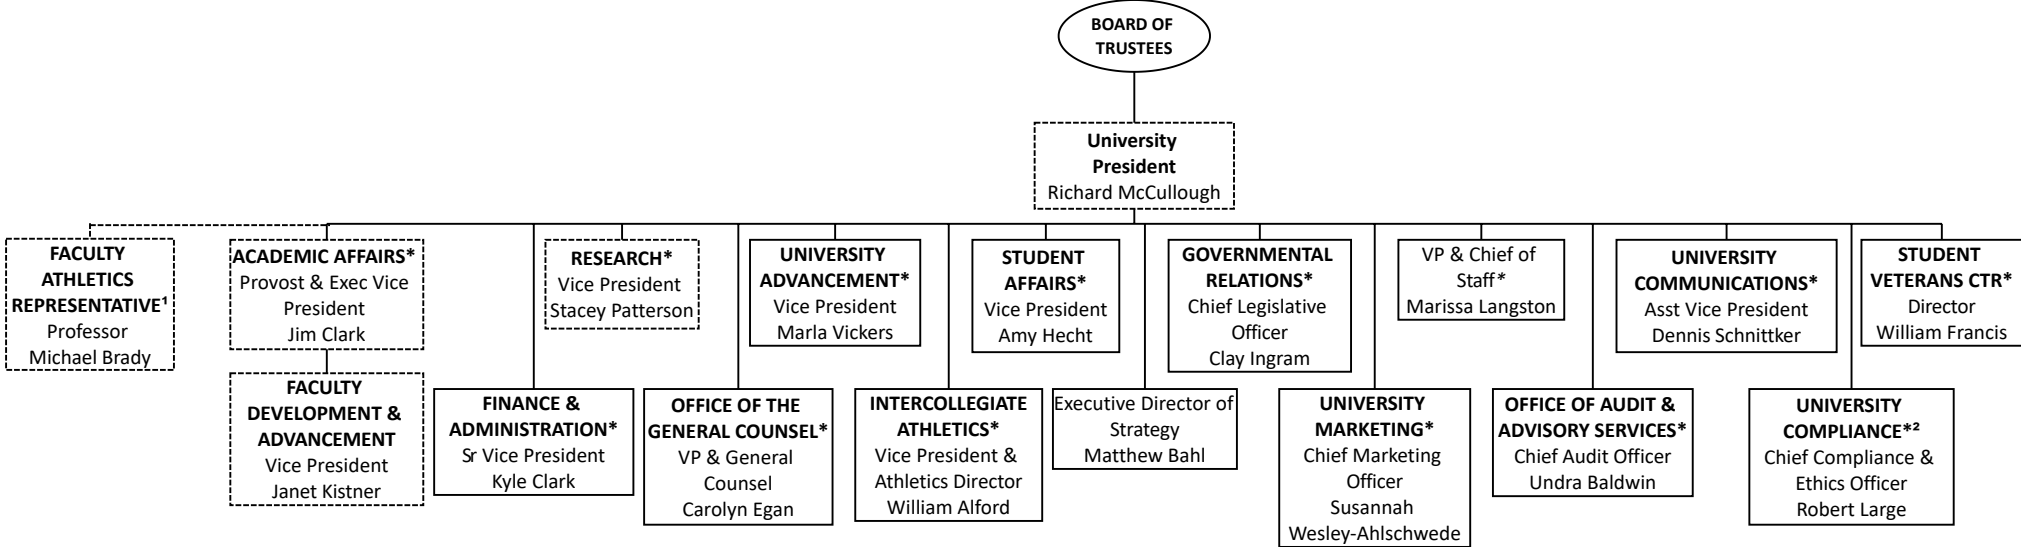

FLORIDA STATE UNIVERSITY
University Overview

Chart last updated 4/1/2024

* See separate chart

¹ Directly reports to Dean & Professor Michael Hartline, College of Business, as professor. Reports to University President as the Faculty Athletics Representative.

² Dually reports to the University President and the Chair of the FSU Board of Trustees