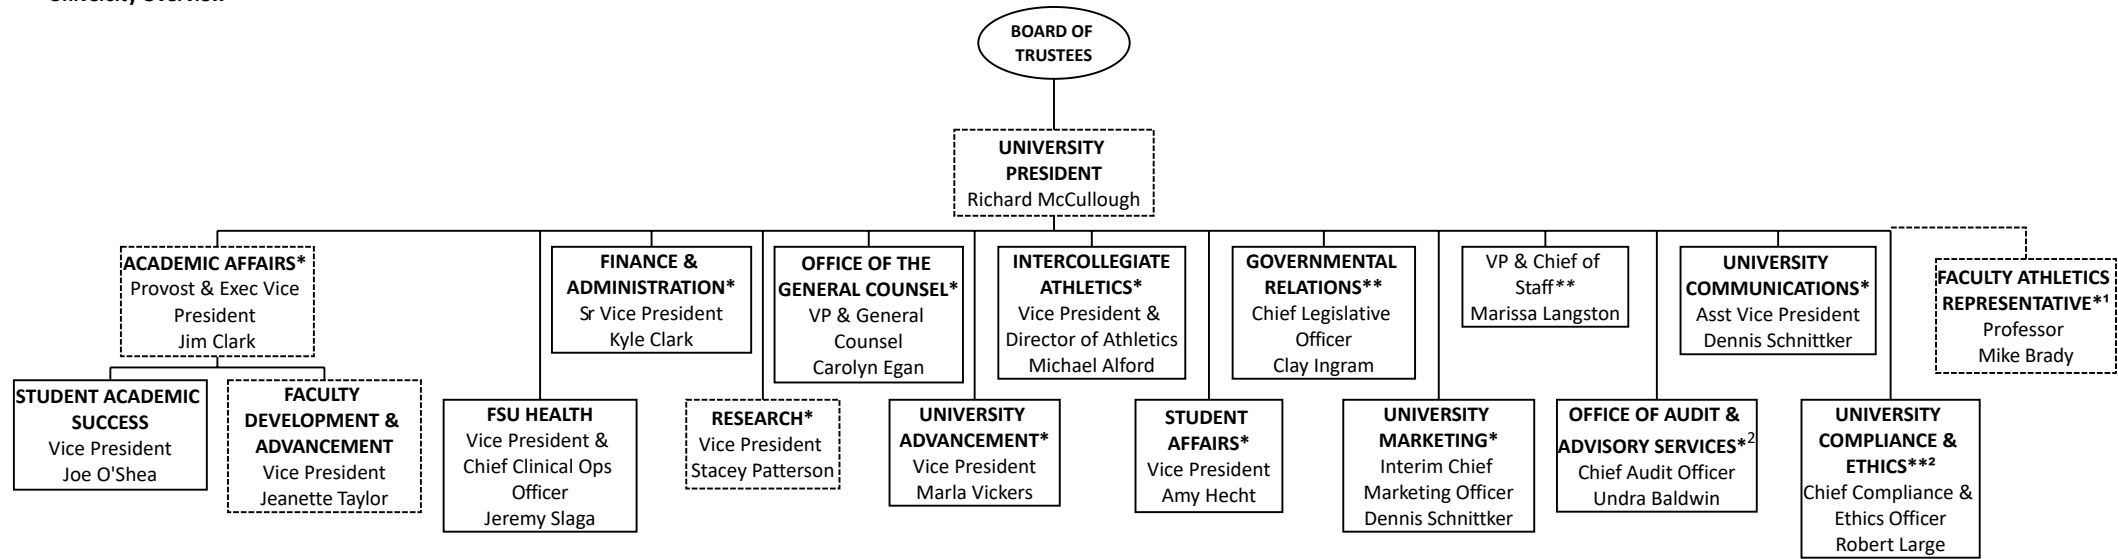

FLORIDA STATE UNIVERSITY
University Overview

Chart last updated 5/2026

* See separate dept chart

**See continued chart

¹ Directly reports to Dean & Professor Michael Hartline, College of Business, as professor. Reports to University President as the Faculty Athletics Representative.

² Dual reports to the University President and the Chair of the FSU Board of Trustees