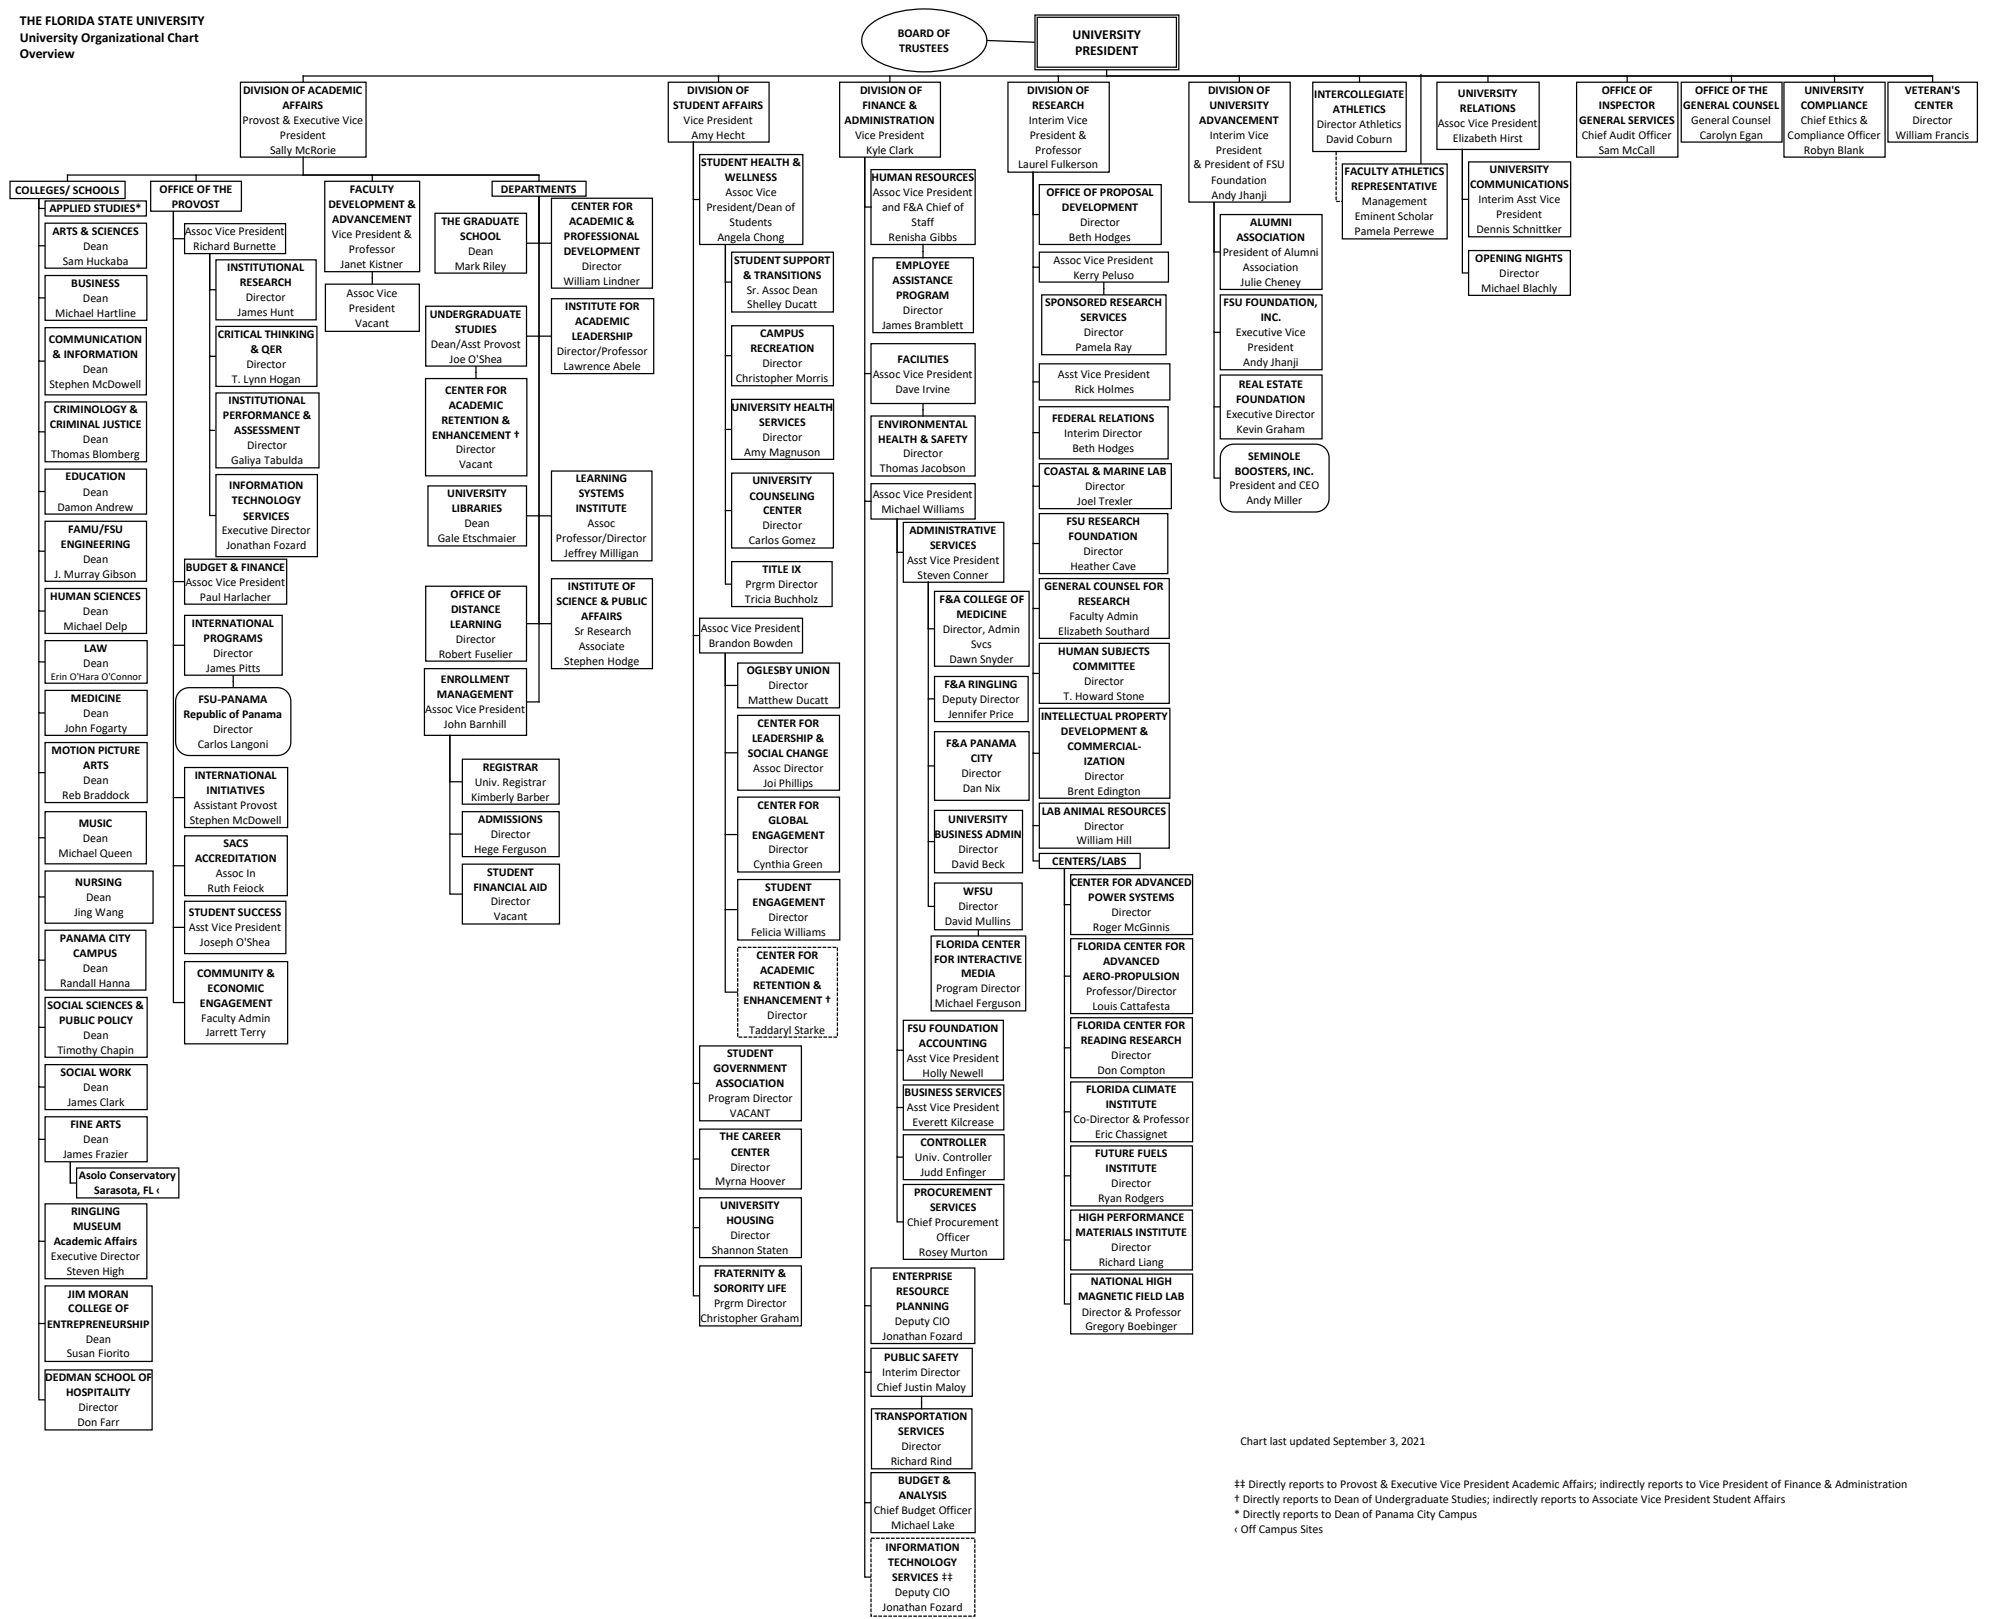

THE FLORIDA STATE UNIVERSITY
University Organizational Chart
Overview

Chart last updated September 3, 2021

Directly reports to Provost & Executive Vice President Academic Affairs; indirectly reports to Vice President of Finance & Administration
 † Directly reports to Dean of Undergraduate Studies; indirectly reports to Associate Vice President Student Affairs
 * Directly reports to Dean of Panama City Campus
 ‹ Off Campus Sites