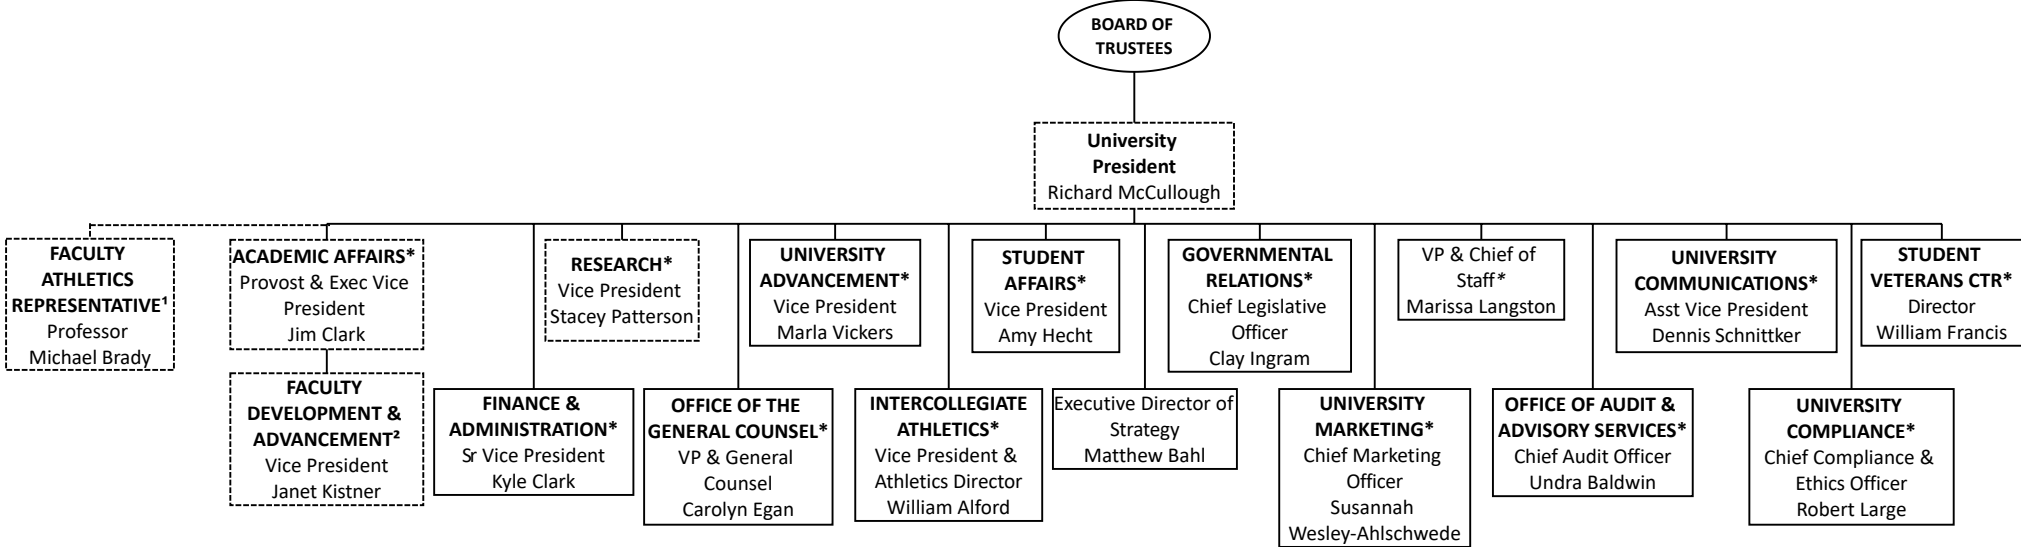

FLORIDA STATE UNIVERSITY
University Overview

Chart last updated 10/30/2023

* See separate chart

¹ Directly reports to Dean & Professor Michael Hartline, College of Business, as professor.
 Reports to University President as the Faculty Athletics Representative.